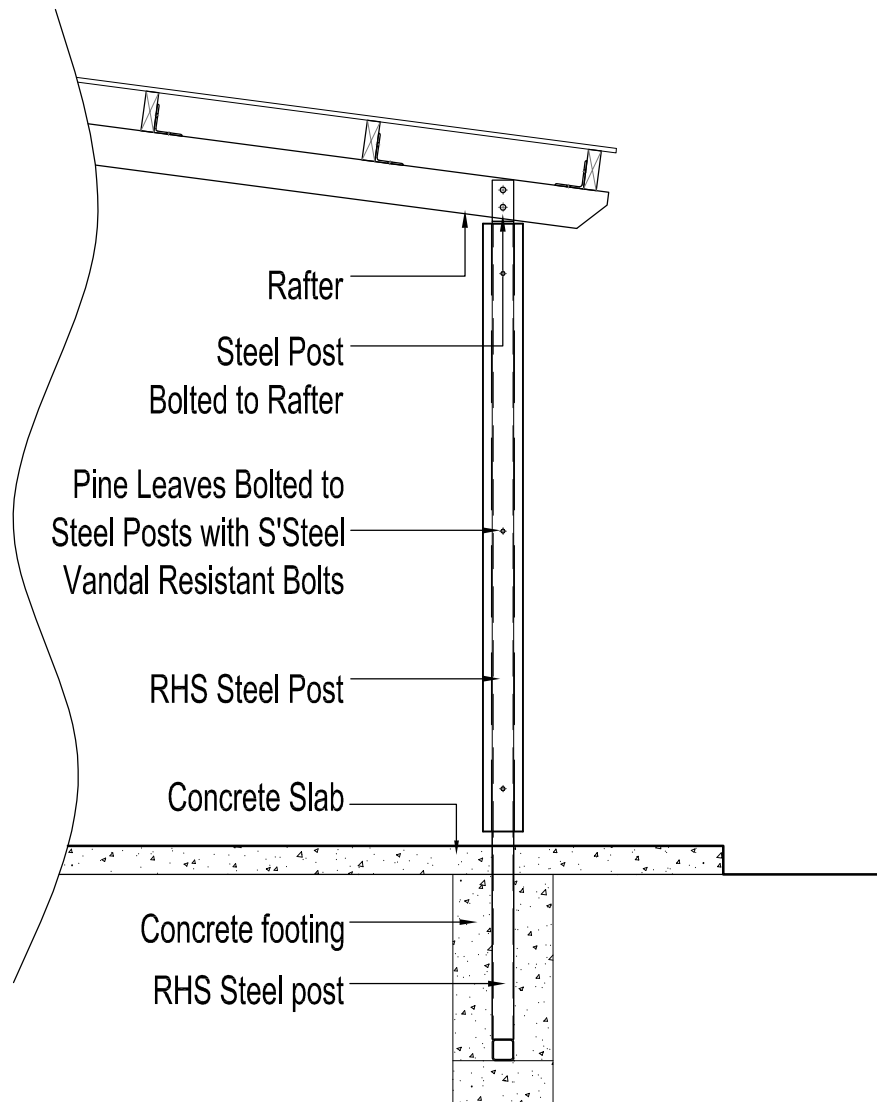

FRONT ELEVATION
SCALE 1:100

SIDE ELEVATION
SCALE 1:100

TYPICAL SECTION
SCALE 1:20

sales@outside.net.au
mob: 0450 131 510

Outside Products Pty Ltd,
ABN 32 117 915 670

© Outside Products Pty Ltd.

THIS DESIGN AND DOCUMENT REMAIN THE PROPERTY OF Outside Products Pty Ltd. UNAUTHORISED USE OF THIS DESIGN AND/OR DOCUMENT IN ANY FORM IS PROHIBITED.

REVISION	DATE
1 -	-
2 -	-
3	
4	
5	
6	

Typical Timber Post
Outside Products Standard Range
Plan, Elevations & Section

DRAWN CDB	DATE 07/07/2007	SCALE NOTED	A3	DWG No. OP TP	REV 0
--------------	--------------------	----------------	----	------------------	----------